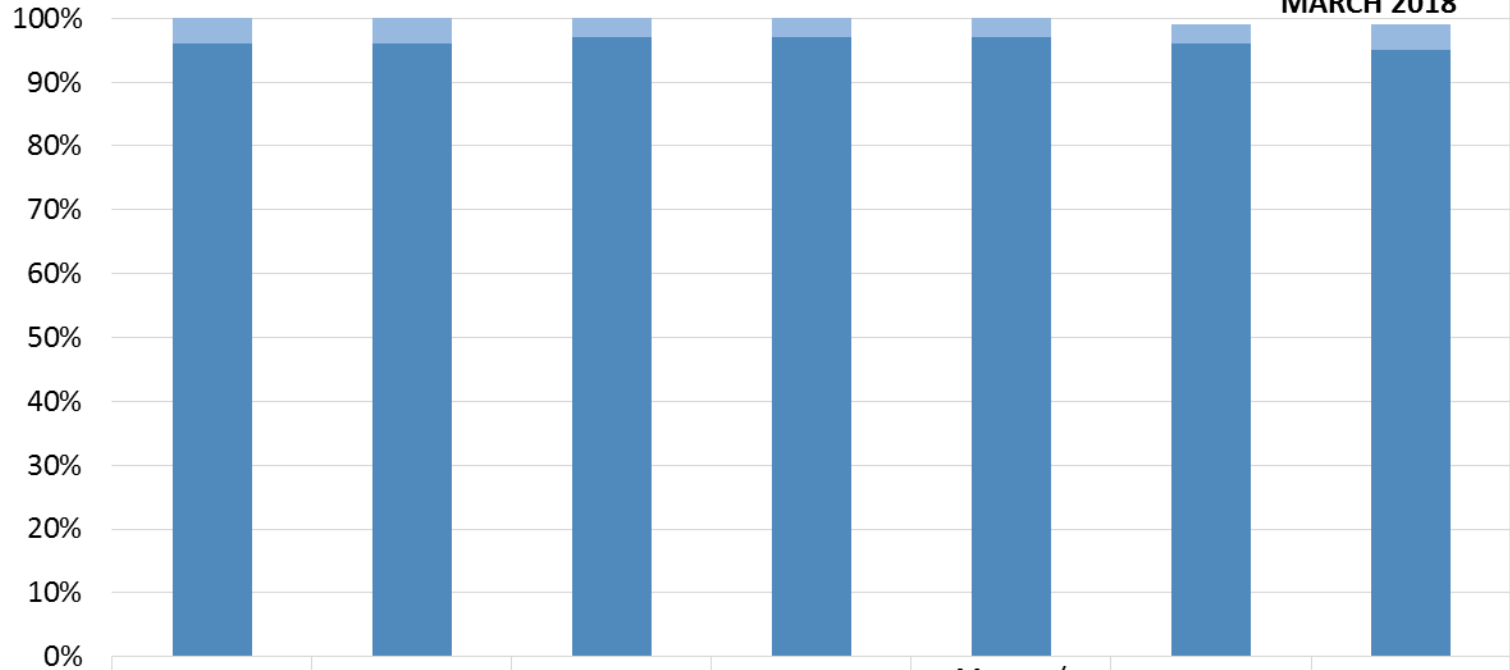

How many kids at Linus Pauling Middle School are vaccinated?*

MARCH 2018

■ % Nonmedical Exemptions	4%	4%	3%	3%	3%	3%	4%
■ % Vaccinated	96%	96%	97%	97%	97%	96%	95%

Number of children at the school**: 738

Percent of children with no immunization or exemption record: 0%